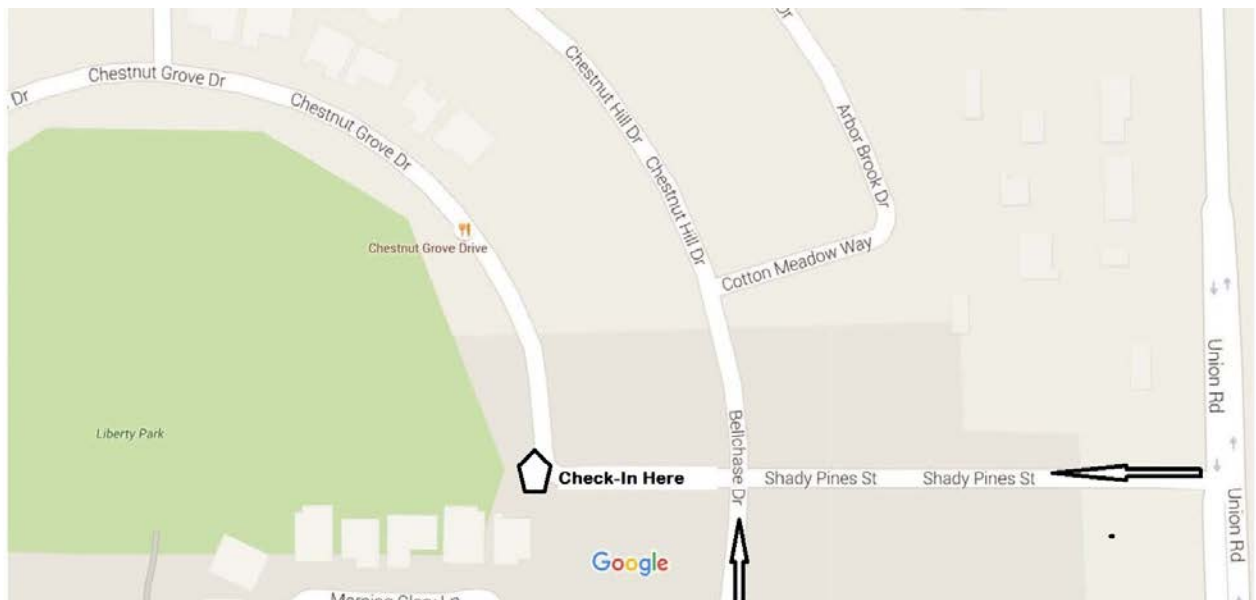

Map showing Old Car Show Location in Del Webb and New Car Show Location for October 8, 2016:

Map showing blow up of Check-In location for 2016 Car Show

The pictures below show what the new venue will look like for the 2016 *Rods, Roadsters & Cruising Cars* car show. The park is named Liberty Park and is bounded on the east by a beautiful Veterans Memorial and on the west by several sports amenities. Come enjoy the car show and check out all the amenities residents have in this private park.