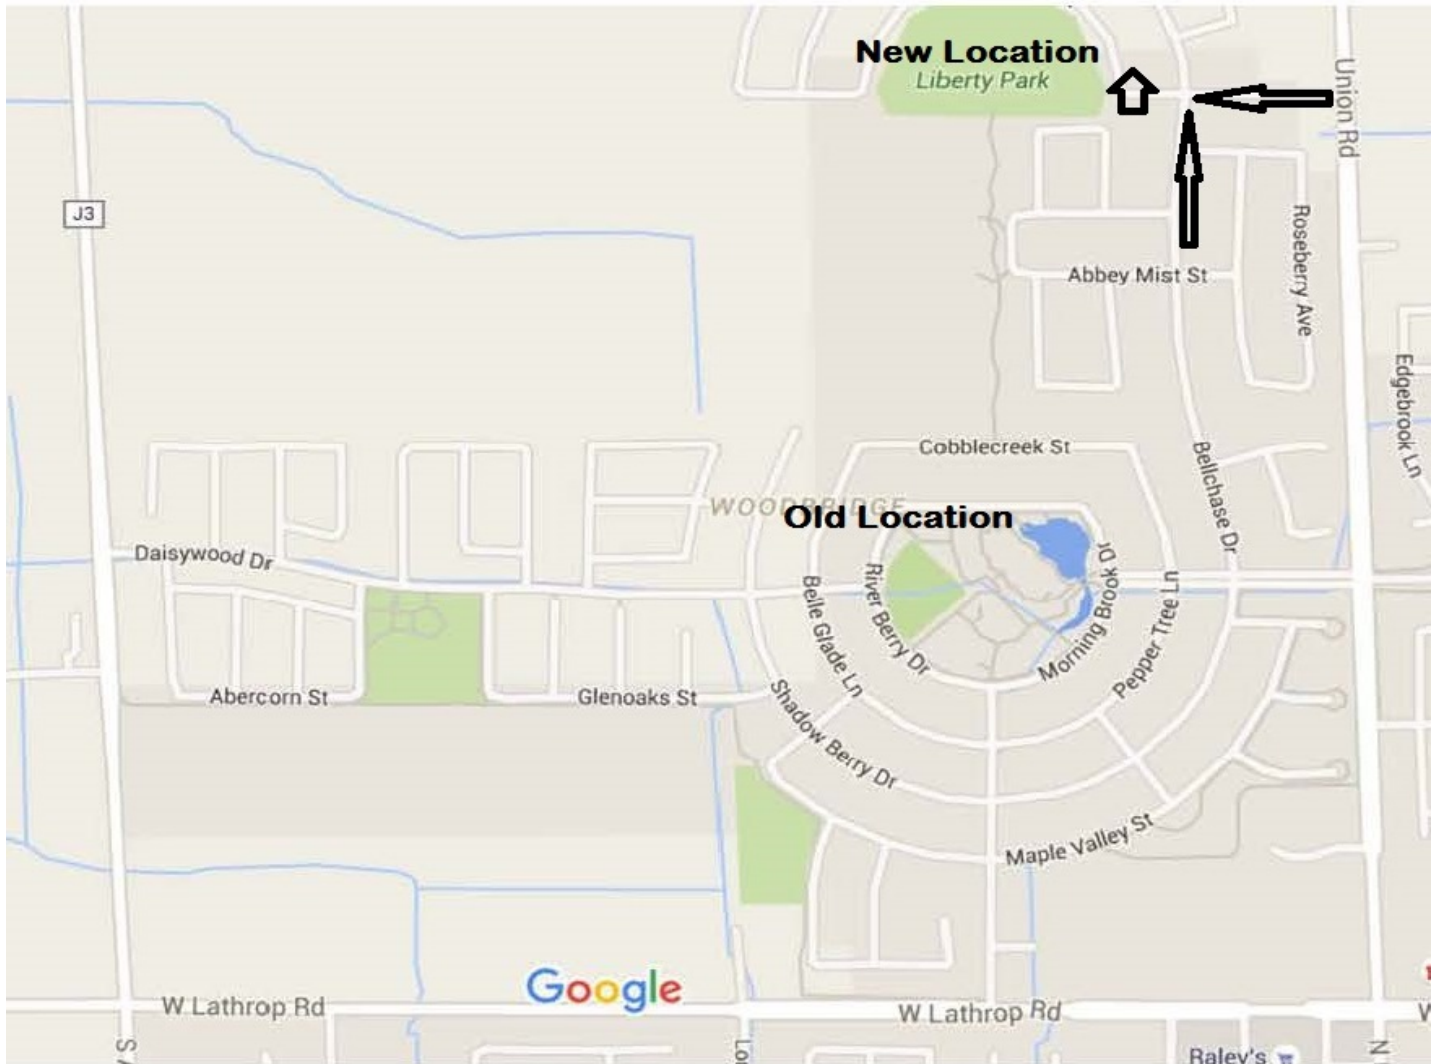

Map showing Old Car Show Location in Del Webb and New Car Show Location for October 8, 2016:

Map showing blow up of Check-In location for 2016 Car Show

The pictures below show what the new venue will look like for the 2016 *Rods, Roadsters & Cruising Cars* car show. The park is named Liberty Park and is bounded on the east by a beautiful Veterans Memorial and on the west by several sports amenities. Come enjoy the car show and check out all the amenities residents have in this private park.